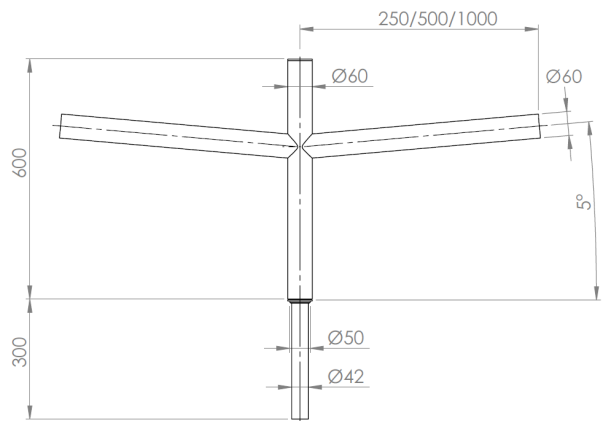

TOP SIMPLE ENCLOSING ON POLE Ø60 WITH SPIGOT

TOP DOUBLE ENCLOSING ON POLE Ø60 WITH SPIGOT

TOP SIMPLE PENETRATING ON POLE Ø60

TOP DOUBLE PENETRATING ON POLE Ø60

TOP SIMPLE ENCLOSING ON POLE Ø76 WITH SPIGOT

TOP DOUBLE ENCLOSING ON POLE Ø76 WITH SPIGOT

WALL BRACKET