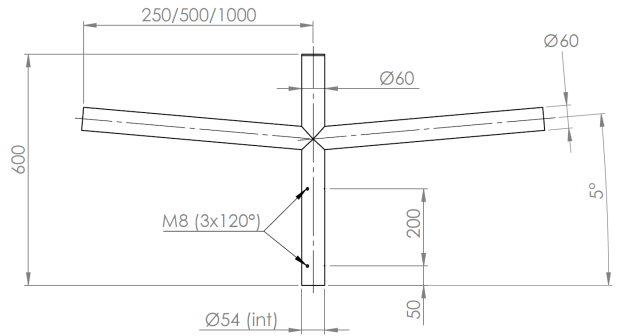

TOP SIMPLE ENCLOSING ON POLE Ø60 WITH SPIGOT

TOP DOUBLE ENCLOSING ON POLE Ø60 WITH SPIGOT

TOP SIMPLE PENETRATING ON POLE Ø60

TOP DOUBLE PENETRATING ON POLE Ø60

TOP SIMPLE ENCLOSING ON POLE Ø76 WITH SPIGOT

TOP DOUBLE ENCLOSING ON POLE Ø76 WITH SPIGOT

WALL BRACKET