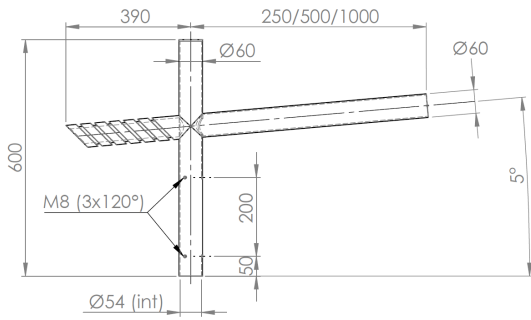

TOP SIMPLE ENCLOSING ON POLE Ø60 WITH SPIGOT

TOP DOUBLE ENCLOSING ON POLE Ø60 WITH SPIGOT

TOP SIMPLE PENETRATING ON POLE Ø60

TOP DOUBLE PENETRATING ON POLE Ø60

TOP SIMPLE ENCLOSING ON POLE Ø76 WITH SPIGOT

TOP DOUBLE ENCLOSING ON POLE Ø76 WITH SPIGOT

WALL BRACKET