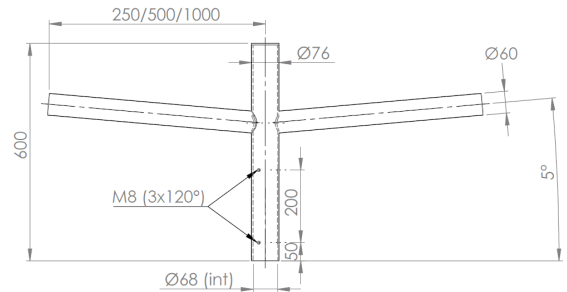

TOP SIMPLE ENCLOSING ON POLE Ø60 WITH SPIGOT

TOP DOUBLE ENCLOSING ON POLE Ø60 WITH SPIGOT

TOP SIMPLE PENETRATING ON POLE Ø60

TOP DOUBLE PENETRATING ON POLE Ø60

TOP SIMPLE ENCLOSING ON POLE Ø76 WITH SPIGOT

TOP DOUBLE ENCLOSING ON POLE Ø76 WITH SPIGOT

WALL BRACKET