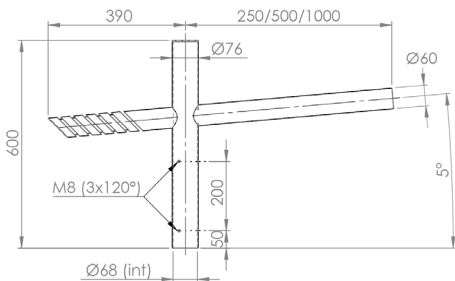

TOP SIMPLE ENCLOSING ON POLE Ø60 WITH SPIGOT

TOP DOUBLE ENCLOSING ON POLE Ø60 WITH SPIGOT

TOP SIMPLE PENETRATING ON POLE Ø60

TOP DOUBLE PENETRATING ON POLE Ø60

TOP SIMPLE ENCLOSING ON POLE Ø76 WITH SPIGOT

TOP DOUBLE ENCLOSING ON POLE Ø76 WITH SPIGOT

WALL BRACKET