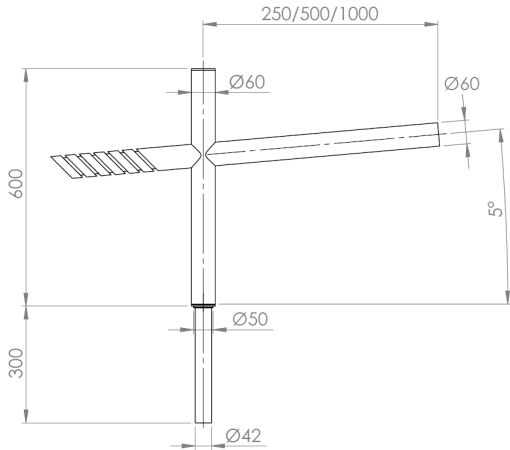

TOP SIMPLE ENCLOSING ON POLE Ø60 WITH SPIGOT

TOP DOUBLE ENCLOSING ON POLE Ø60 WITH SPIGOT

TOP SIMPLE PENETRATING ON POLE Ø60

TOP DOUBLE PENETRATING ON POLE Ø60

TOP SIMPLE ENCLOSING ON POLE Ø76 WITH SPIGOT

TOP DOUBLE ENCLOSING ON POLE Ø76 WITH SPIGOT

WALL BRACKET