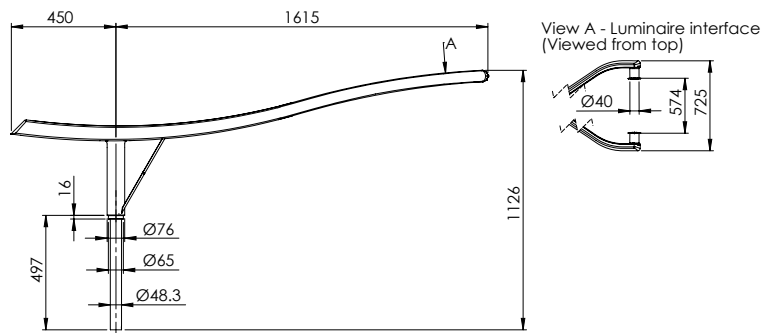

# Lucea range Interface datasheet

Lucea top single for Yoa Midi

Lucea top single for Yoa Maxi

Lucea top double for Yoa Midi

Lucea top double for Yoa Maxi

Lucea lateral & wall for Yoa Midi

Drilling information for lateral mounting on pole