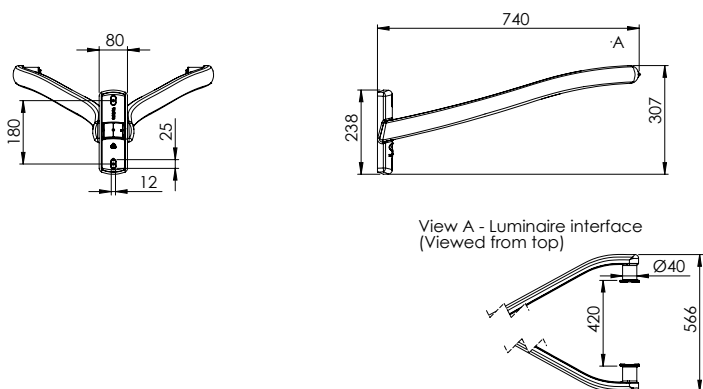

# Lucea range Interface datasheet

Lucea top single for Yoa Midi

Lucea top single for Yoa Maxi

Lucea top double for Yoa Midi

Lucea top double for Yoa Maxi

Lucea lateral & wall for Yoa Midi

Drilling information for lateral mounting on pole