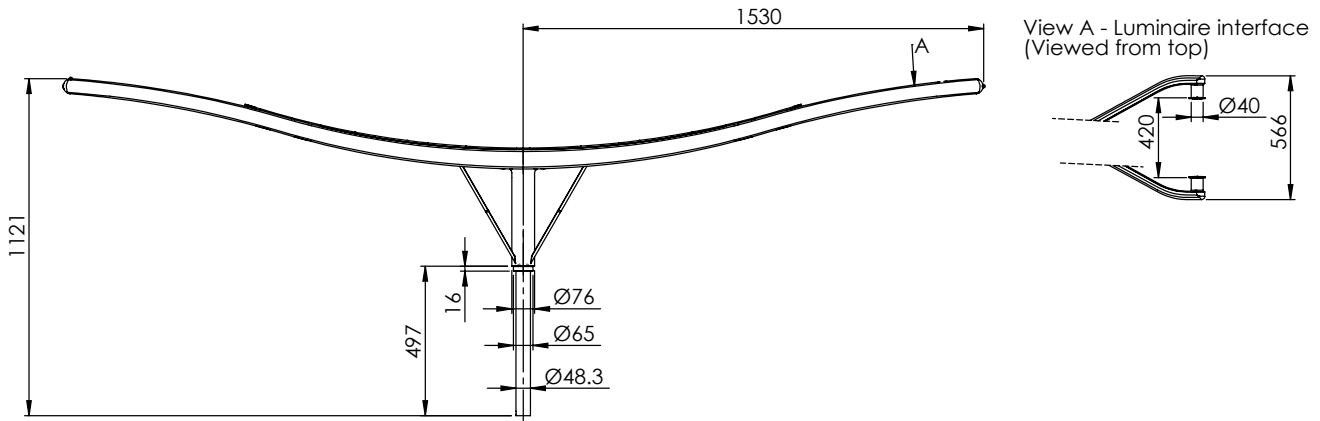

# Lucea range Interface datasheet

Lucea top single for Yoa Midi

Lucea top single for Yoa Maxi

Lucea top double for Yoa Midi

Lucea top double for Yoa Maxi

Lucea lateral & wall for Yoa Midi

Drilling information for lateral mounting on pole