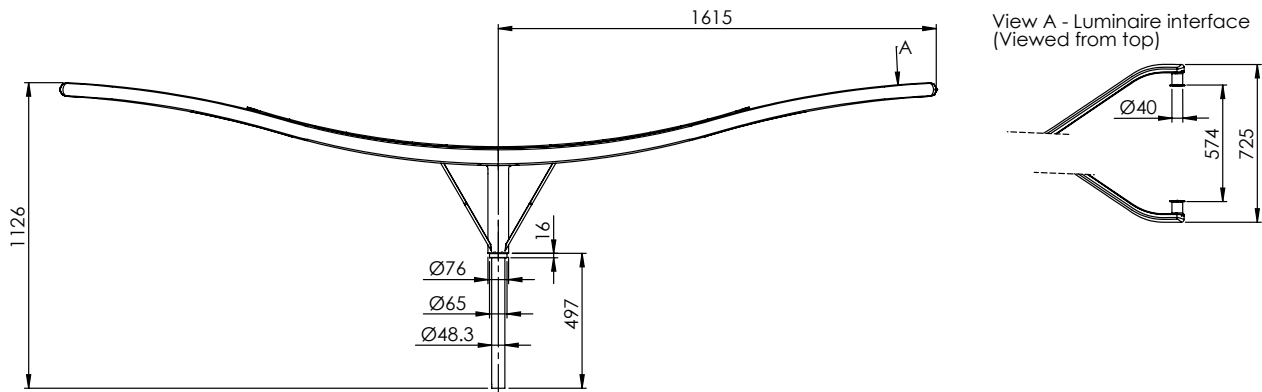

# Lucea range Interface datasheet

Lucea top single for Yoa Midi

Lucea top single for Yoa Maxi

Lucea top double for Yoa Midi

Lucea top double for Yoa Maxi

Lucea lateral & wall for Yoa Midi

Drilling information for lateral mounting on pole