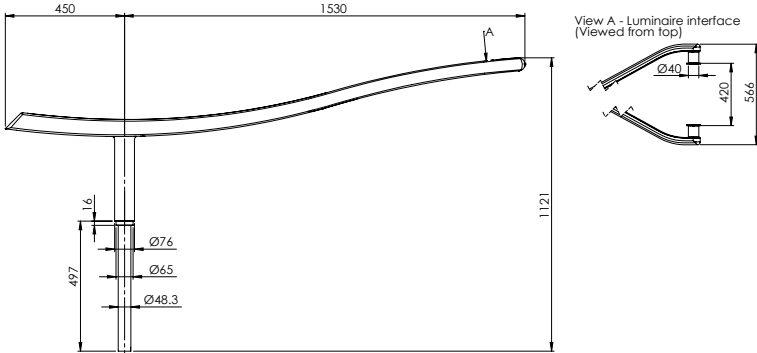

# Lucea range Interface datasheet

Lucea top single for Yoa Midi

Lucea top single for Yoa Maxi

Lucea top double for Yoa Midi

Lucea top double for Yoa Maxi

Lucea lateral & wall for Yoa Midi

Drilling information for lateral mounting on pole