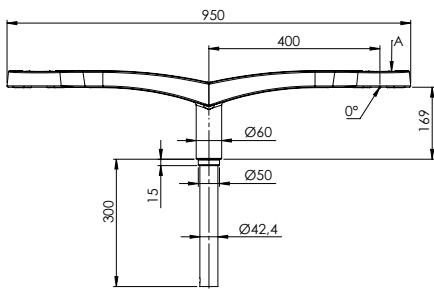

# Sofia range Interface datasheet

Sofia top single 1200 penetrating on pole Ø76

View A - Luminaire interface (viewed from top)

Sofia top single 1200 enclosing on Ø60

Sofia top double 1200 penetrating on pole Ø76

View A - Luminaire interface (viewed from top)

Sofia top double 1200 enclosing on Ø60

Sofia top simple 400 penetrating on pole Ø60

View A - Luminaire interface (viewed from top)

Sofia top simple 400 enclosing on Ø60

Sofia top double 400 penetrating on pole Ø60

View A - Luminaire interface (viewed from top)

Sofia top double 400 enclosing on Ø60

Sofia lateral & wall 445

View A - Luminaire interface (viewed from top)

Drilling information's for lateral mounting on pole