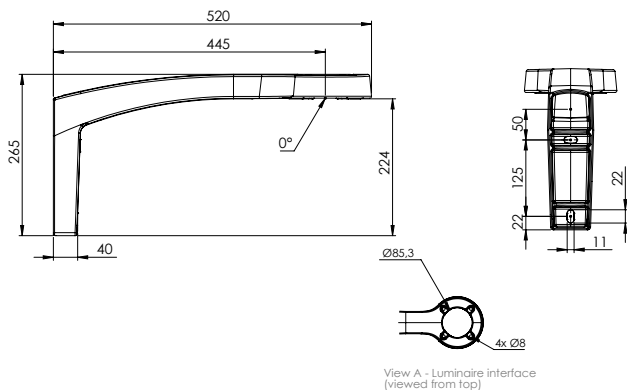

# Sofia range Interface datasheet

Sofia top single 1200 penetrating on pole Ø76

View A - Luminaire interface (viewed from top)

Sofia top single 1200 enclosing on Ø60

Sofia top double 1200 penetrating on pole Ø76

View A - Luminaire interface (viewed from top)

Sofia top double 1200 enclosing on Ø60

Sofia top simple 400 penetrating on pole Ø60

View A - Luminaire interface (viewed from top)

Sofia top simple 400 enclosing on Ø60

Sofia top double 400 penetrating on pole Ø60

View A - Luminaire interface (viewed from top)

Sofia top double 400 enclosing on Ø60

Sofia lateral & wall 445

View A - Luminaire interface (viewed from top)

Drilling information's for lateral mounting on pole