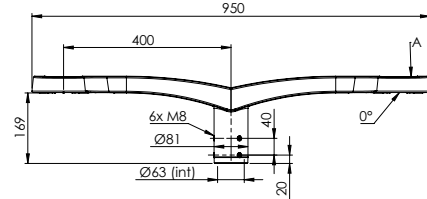

# Sofia range Interface datasheet

Sofia top single 1200 penetrating on pole Ø76

View A - Luminaire interface (viewed from top)

Sofia top single 1200 enclosing on Ø60

Sofia top double 1200 penetrating on pole Ø76

View A - Luminaire interface (viewed from top)

Sofia top double 1200 enclosing on Ø60

Sofia top simple 400 penetrating on pole Ø60

View A - Luminaire interface (viewed from top)

Sofia top simple 400 enclosing on Ø60

Sofia top double 400 penetrating on pole Ø60

View A - Luminaire interface (viewed from top)

Sofia top double 400 enclosing on Ø60

Sofia lateral & wall 445

View A - Luminaire interface (viewed from top)

Drilling information's for lateral mounting on pole