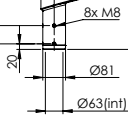

# Sofia range Interface datasheet

Sofia top single 1200 penetrating on pole Ø76

View A - Luminaire interface (viewed from top)

Sofia top single 1200 enclosing on Ø60

Sofia top double 1200 penetrating on pole Ø76

View A - Luminaire interface (viewed from top)

Sofia top double 1200 enclosing on Ø60

Sofia top simple 400 penetrating on pole Ø60

View A - Luminaire interface (viewed from top)

Sofia top simple 400 enclosing on Ø60

Sofia top double 400 penetrating on pole Ø60

View A - Luminaire interface (viewed from top)

Sofia top double 400 enclosing on Ø60

Sofia lateral & wall 445

View A - Luminaire interface (viewed from top)

Drilling information's for lateral mounting on pole