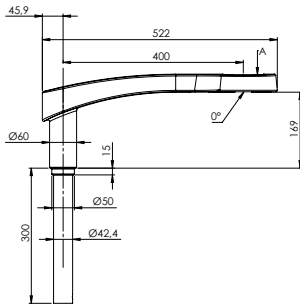

# Sofia range Interface datasheet

Sofia top single 1200 penetrating on pole Ø76

View A - Luminaire interface (viewed from top)

Sofia top single 1200 enclosing on Ø60

Sofia top double 1200 penetrating on pole Ø76

View A - Luminaire interface (viewed from top)

Sofia top double 1200 enclosing on Ø60

Sofia top simple 400 penetrating on pole Ø60

View A - Luminaire interface (viewed from top)

Sofia top simple 400 enclosing on Ø60

Sofia top double 400 penetrating on pole Ø60

View A - Luminaire interface (viewed from top)

Sofia top double 400 enclosing on Ø60

Sofia lateral & wall 445

View A - Luminaire interface (viewed from top)

Drilling information's for lateral mounting on pole