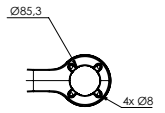

# Sofia range Interface datasheet

Sofia top single 1200 penetrating on pole Ø76

View A - Luminaire interface (viewed from top)

Sofia top single 1200 enclosing on Ø60

Sofia top double 1200 penetrating on pole Ø76

View A - Luminaire interface (viewed from top)

Sofia top double 1200 enclosing on Ø60

Sofia top simple 400 penetrating on pole Ø60

View A - Luminaire interface (viewed from top)

Sofia top simple 400 enclosing on Ø60

Sofia top double 400 penetrating on pole Ø60

View A - Luminaire interface (viewed from top)

Sofia top double 400 enclosing on Ø60

Sofia lateral & wall 445

View A - Luminaire interface (viewed from top)

Drilling information's for lateral mounting on pole