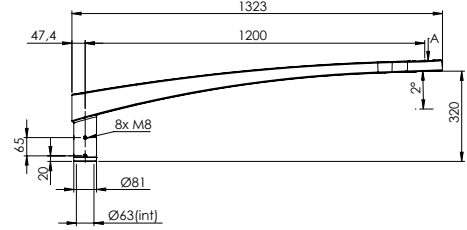

# Sofia range Interface datasheet

Sofia top single 1200 penetrating on pole Ø76

View A - Luminaire interface (viewed from top)

Sofia top single 1200 enclosing on Ø60

Sofia top double 1200 penetrating on pole Ø76

View A - Luminaire interface (viewed from top)

Sofia top double 1200 enclosing on Ø60

Sofia top simple 400 penetrating on pole Ø60

View A - Luminaire interface (viewed from top)

Sofia top simple 400 enclosing on Ø60

Sofia top double 400 penetrating on pole Ø60

View A - Luminaire interface (viewed from top)

Sofia top double 400 enclosing on Ø60

Sofia lateral & wall 445

View A - Luminaire interface (viewed from top)

Drilling information's for lateral mounting on pole