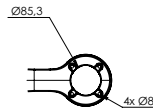

# Sofia range Interface datasheet

Sofia top single 1200 penetrating on pole Ø76

View A - Luminaire interface (viewed from top)

Sofia top single 1200 enclosing on Ø60

Sofia top double 1200 penetrating on pole Ø76

View A - Luminaire interface (viewed from top)

Sofia top double 1200 enclosing on Ø60

Sofia top simple 400 penetrating on pole Ø60

View A - Luminaire interface (viewed from top)

Sofia top simple 400 enclosing on Ø60

Sofia top double 400 penetrating on pole Ø60

View A - Luminaire interface (viewed from top)

Sofia top double 400 enclosing on Ø60

Sofia lateral & wall 445

View A - Luminaire interface (viewed from top)

Drilling information's for lateral mounting on pole