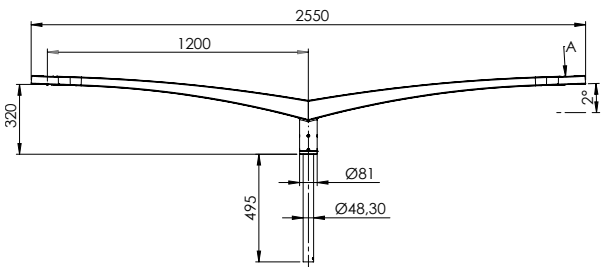

# Sofia range Interface datasheet

Sofia top single 1200 penetrating on pole Ø76

View A - Luminaire interface (viewed from top)

Sofia top single 1200 enclosing on Ø60

Sofia top double 1200 penetrating on pole Ø76

View A - Luminaire interface (viewed from top)

Sofia top double 1200 enclosing on Ø60

Sofia top simple 400 penetrating on pole Ø60

View A - Luminaire interface (viewed from top)

Sofia top simple 400 enclosing on Ø60

Sofia top double 400 penetrating on pole Ø60

View A - Luminaire interface (viewed from top)

Sofia top double 400 enclosing on Ø60

Sofia lateral & wall 445

View A - Luminaire interface (viewed from top)

Drilling information's for lateral mounting on pole