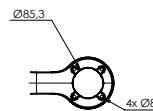

# Sofia range Interface datasheet

Sofia top single 1200 penetrating on pole Ø76

View A - Luminaire interface (viewed from top)

Sofia top single 1200 enclosing on Ø60

Sofia top double 1200 penetrating on pole Ø76

View A - Luminaire interface (viewed from top)

Sofia top double 1200 enclosing on Ø60

Sofia top simple 400 penetrating on pole Ø60

View A - Luminaire interface (viewed from top)

Sofia top simple 400 enclosing on Ø60

Sofia top double 400 penetrating on pole Ø60

View A - Luminaire interface (viewed from top)

Sofia top double 400 enclosing on Ø60

Sofia lateral & wall 445

View A - Luminaire interface (viewed from top)

Drilling information's for lateral mounting on pole