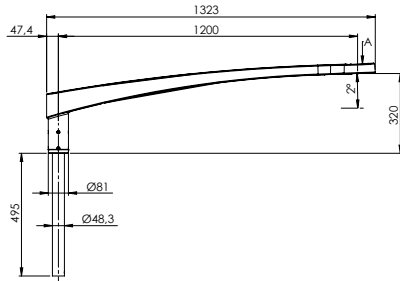

# Sofia range Interface datasheet

Sofia top single 1200 penetrating on pole Ø76

View A - Luminaire interface (viewed from top)

Sofia top single 1200 enclosing on Ø60

Sofia top double 1200 penetrating on pole Ø76

View A - Luminaire interface (viewed from top)

Sofia top double 1200 enclosing on Ø60

Sofia top simple 400 penetrating on pole Ø60

View A - Luminaire interface (viewed from top)

Sofia top simple 400 enclosing on Ø60

Sofia top double 400 penetrating on pole Ø60

View A - Luminaire interface (viewed from top)

Sofia top double 400 enclosing on Ø60

Sofia lateral & wall 445

View A - Luminaire interface (viewed from top)

Drilling information's for lateral mounting on pole