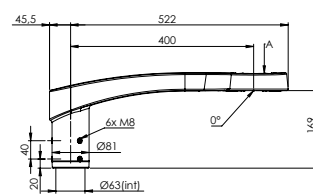

# Sofia range Interface datasheet

Sofia top single 1200 penetrating on pole Ø76

View A - Luminaire interface (viewed from top)

Sofia top single 1200 enclosing on Ø60

Sofia top double 1200 penetrating on pole Ø76

View A - Luminaire interface (viewed from top)

Sofia top double 1200 enclosing on Ø60

Sofia top simple 400 penetrating on pole Ø60

View A - Luminaire interface (viewed from top)

Sofia top simple 400 enclosing on Ø60

Sofia top double 400 penetrating on pole Ø60

View A - Luminaire interface (viewed from top)

Sofia top double 400 enclosing on Ø60

Sofia lateral & wall 445

View A - Luminaire interface (viewed from top)

Drilling information's for lateral mounting on pole