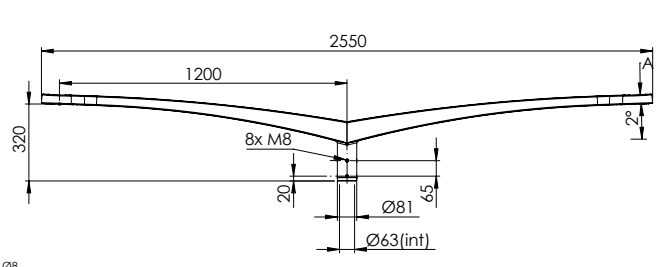

# Sofia range Interface datasheet

Sofia top single 1200 penetrating on pole Ø76

View A - Luminaire interface (viewed from top)

Sofia top single 1200 enclosing on Ø60

Sofia top double 1200 penetrating on pole Ø76

View A - Luminaire interface (viewed from top)

Sofia top double 1200 enclosing on Ø60

Sofia top simple 400 penetrating on pole Ø60

View A - Luminaire interface (viewed from top)

Sofia top simple 400 enclosing on Ø60

Sofia top double 400 penetrating on pole Ø60

View A - Luminaire interface (viewed from top)

Sofia top double 400 enclosing on Ø60

Sofia lateral & wall 445

View A - Luminaire interface (viewed from top)

Drilling information's for lateral mounting on pole