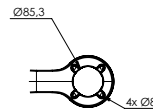

# Sofia range Interface datasheet

Sofia top single 1200 penetrating on pole Ø76

View A - Luminaire interface (viewed from top)

Sofia top single 1200 enclosing on Ø60

Sofia top double 1200 penetrating on pole Ø76

View A - Luminaire interface (viewed from top)

Sofia top double 1200 enclosing on Ø60

Sofia top simple 400 penetrating on pole Ø60

View A - Luminaire interface (viewed from top)

Sofia top simple 400 enclosing on Ø60

Sofia top double 400 penetrating on pole Ø60

View A - Luminaire interface (viewed from top)

Sofia top double 400 enclosing on Ø60

Sofia lateral & wall 445

View A - Luminaire interface (viewed from top)

Drilling information's for lateral mounting on pole