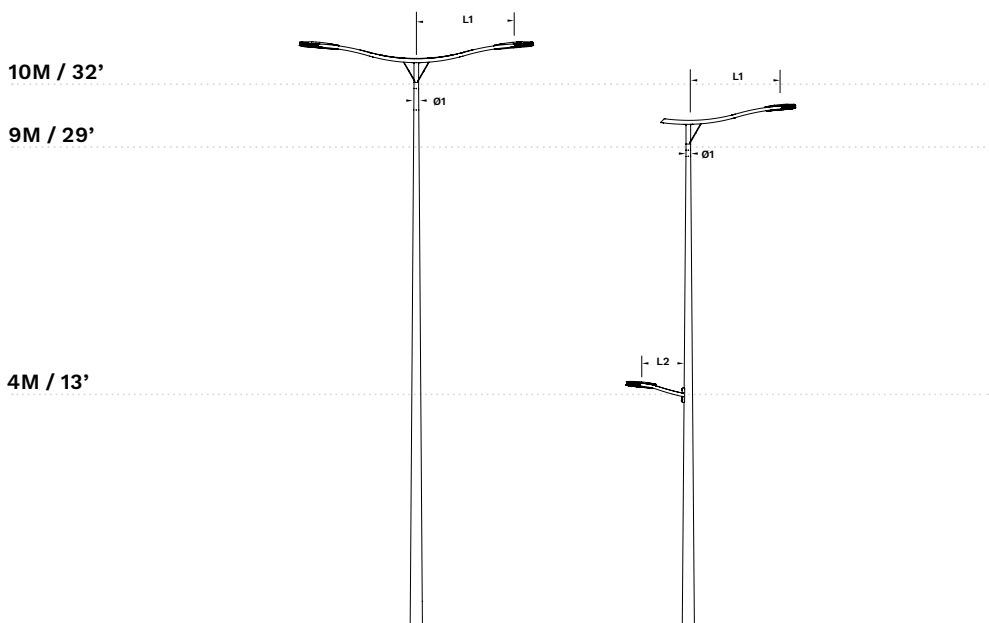

LUCEA

Specifically designed for the YOA range, the LUCEA bracket perfectly integrates the luminaire between its two curved arms.

The LUCEA bracket provides a modern and elegant design that upgrade your lighting furniture and enhance the landscape both by day and by night.

This large family of brackets can adapt to all of your local configurations as it is available in multiple variants: single, double and wall-mounted version.

It is made of die-cast aluminum and is available in all standard Schröder colours. Certified for the loads defined in EN40, the LUCEA range can be installed on poles for CE marking.

L1 YOA Midi	1500mm 59"
L1 YOA Maxi	1600mm 63"
L2	710mm 28"
Ø1	76mm 3"

10M / 32'

9M / 29'

4M / 13'

VARIANTES

Tipo	Comprimento (mm)	Referência	À coluna		Mural	À luminária		
			Diâmetro	Penetrante (macho)		YOA Midi - preparada p/braço Stirrup	YOA Maxi - preparada p/braço Stirrup	Lateral em poste min. diâmetro
Single	1500	YOAD110P	Ø76	x		x		
Double	1500	YOAD210P	Ø76	x		x		
Single	1600	YOAD120P	Ø76	x			x	
Double	1600	YOAD220P	Ø76	x			x	
Lateral/Mural	710	YOAD010P			x	x		> Ø85

x = standard disponível

INFORMAÇÃO PARA CÁLCULOS EN40

Nome	Referência	Tipo	Comprimento (mm)	Centro de gravidade em X (mm)	Centro de gravidade em Z (mm)	Balanco do braço em X (ponto de montagem - mm)	Balanco do braço em Z (ponto de montagem - mm)	CxS (m ²)	Peso (kg)
LUCEA YOA Midi simples	YOAD110P	Single	1500	350	305	1505	600	0.2	14
LUCEA YOA Maxi simples	YOAD120P	Single	1600	395	320	1590	605	0.215	15
LUCEA YOA Midi dupla	YOAD210P	Double	1500	0	356	1505	600	0.34	19
LUCEA YOA Maxi dupla	YOAD220P	Double	1600	0	370	1590	605	0.36	20
LUCEA YOA Midi lateral & mural	YOAD010P	Lateral	710	335	160	715	275	0.13	4